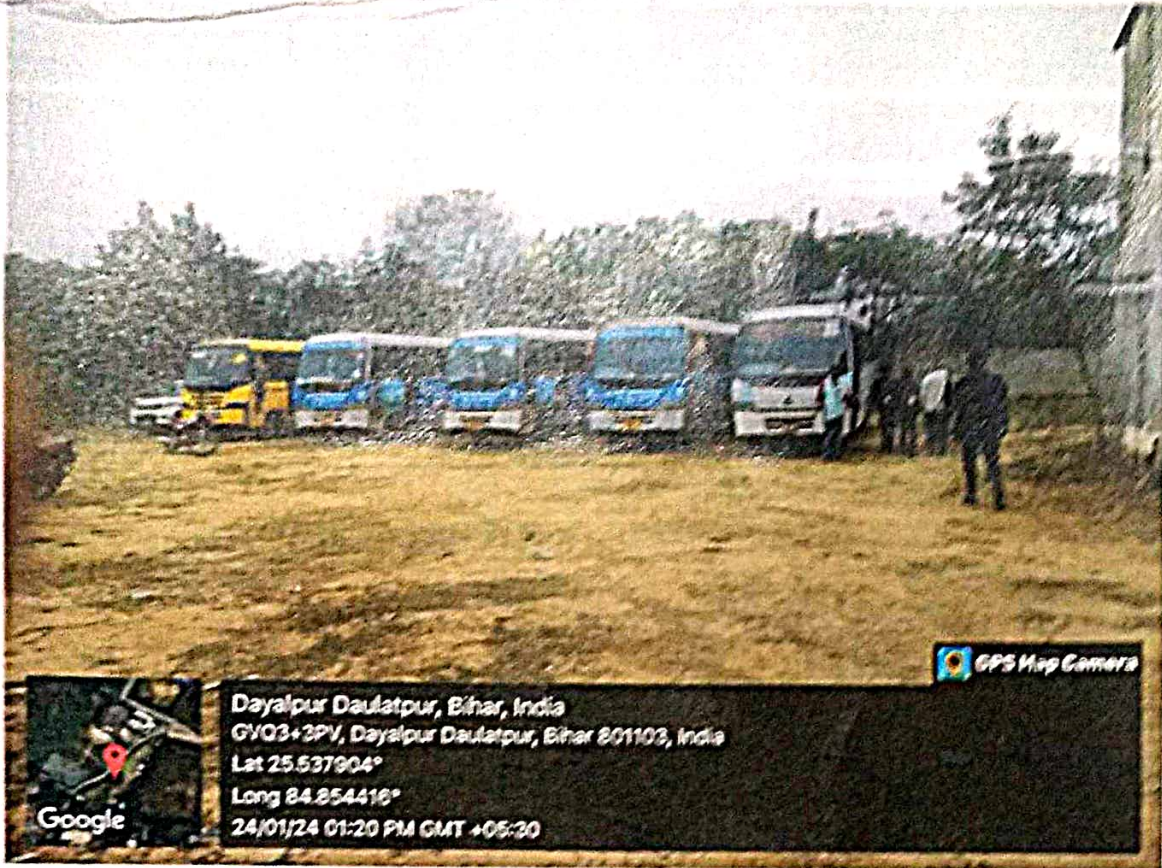

Restricted Entry of Large Vehicles and Separate parking for Automobiles