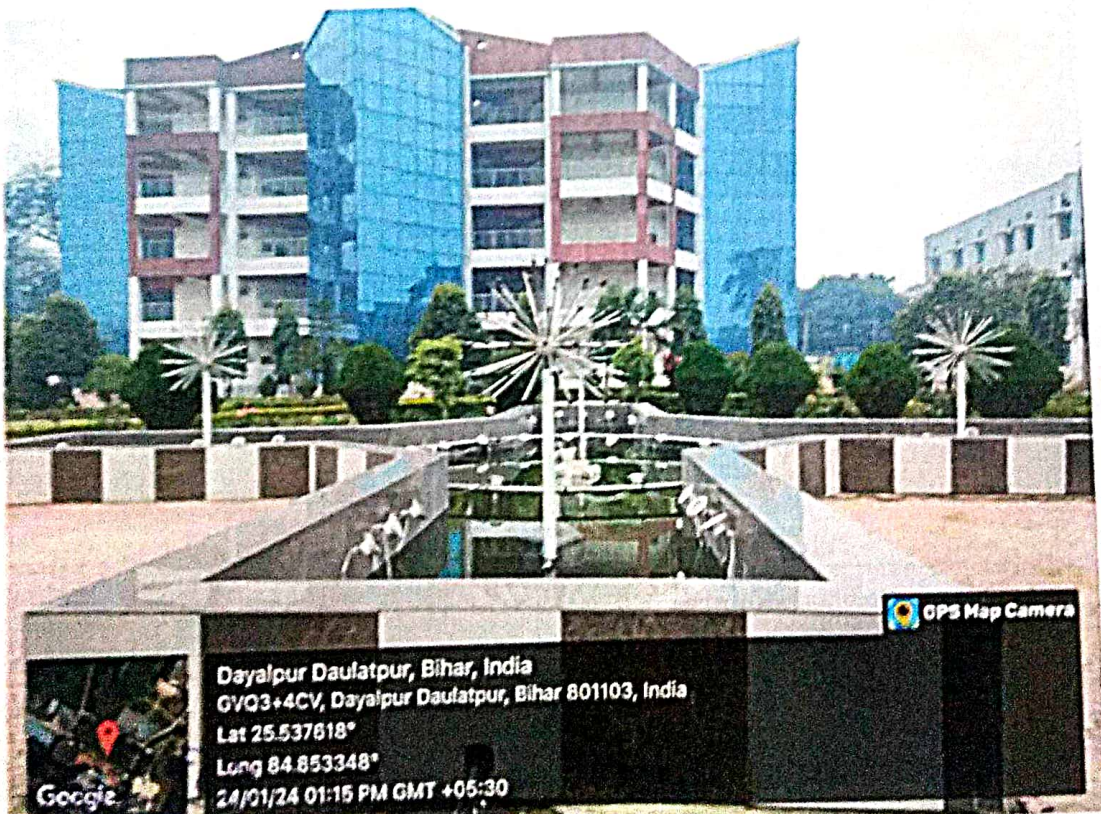

Entrance View

Ground View

Netaji Subhas Institute of Technology
Amhara, Bihta, Patna, Bihar
PIN-801103

Ground View

Campus View

Director
 Netaji Subhas Institute of Technology
 Amhara Bihta, Patna, Bihar
 PIN-801103