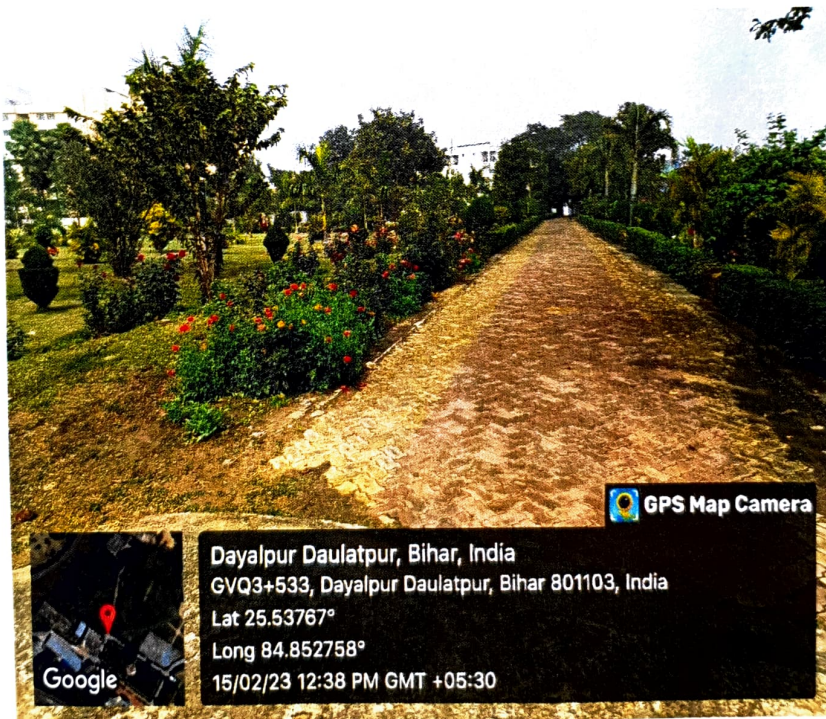

Green campus passage view:

SEALED AND SIGNED

BY
[Signature]
Director
Netaji Subhas Institute of Technology
Amhara, Bihta, Patna, Bihar
PIN-801106