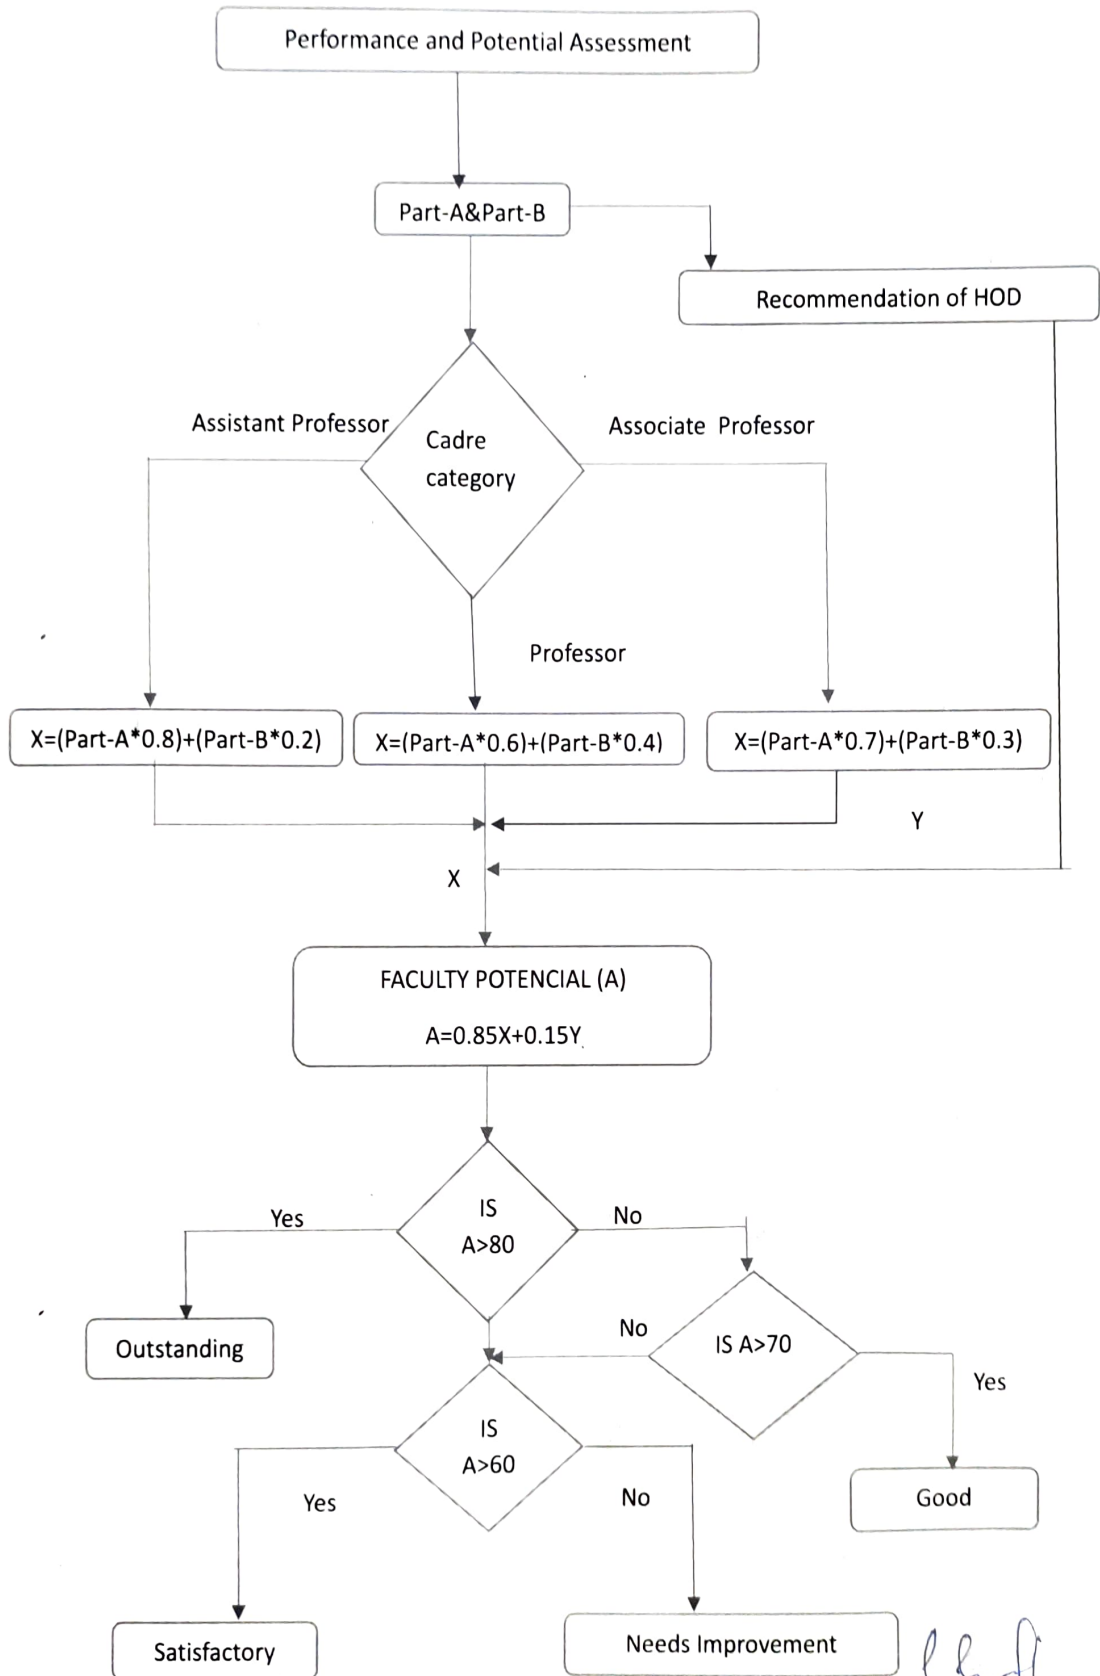

**Faculty self appraisal system flow chart**

*[Signature]*  
**Director**  
Netaji Subhas Institute of Technology  
Amhara, Bihta, Patna, Bihar  
PIN-801106