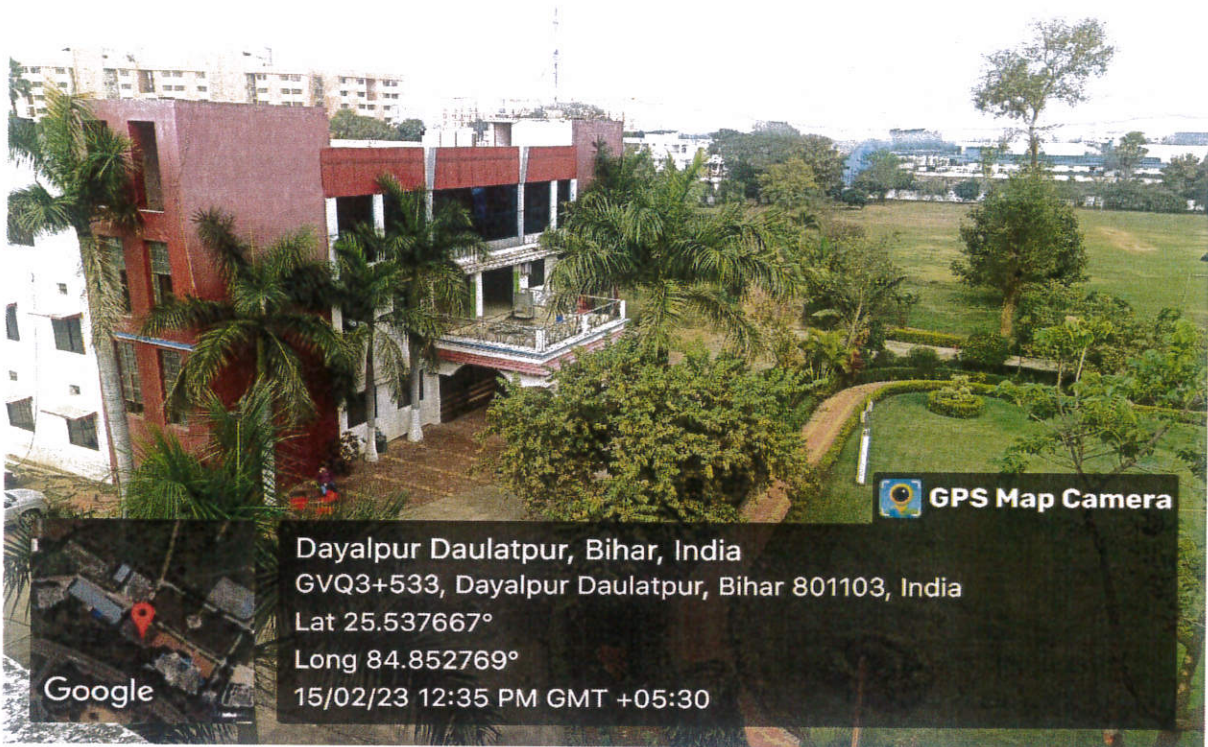

1. Green Landscape of Campus

The NSIT campus is landscaped with trees & plants. Time to time proper maintenance is done.

SEALED AND SIGNED

BM [Signature]
Director
Netaji Subhas Institute of Technology
Amhara, Bihta, Patna, Bihar
PIN-801106