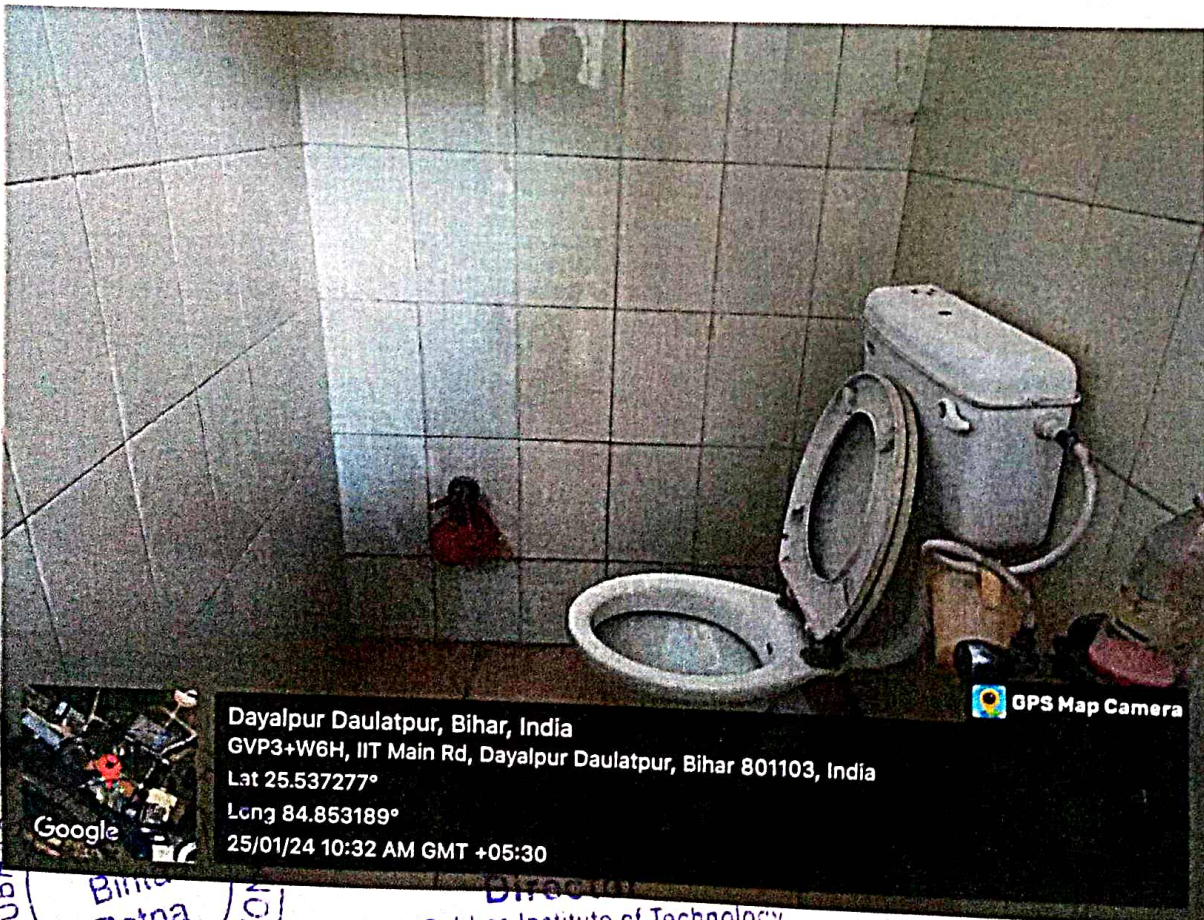

Rest Room

Netaji Subhas Institute of Technology
Amhara, Bihta, Patna, Bihar
PIN-801106