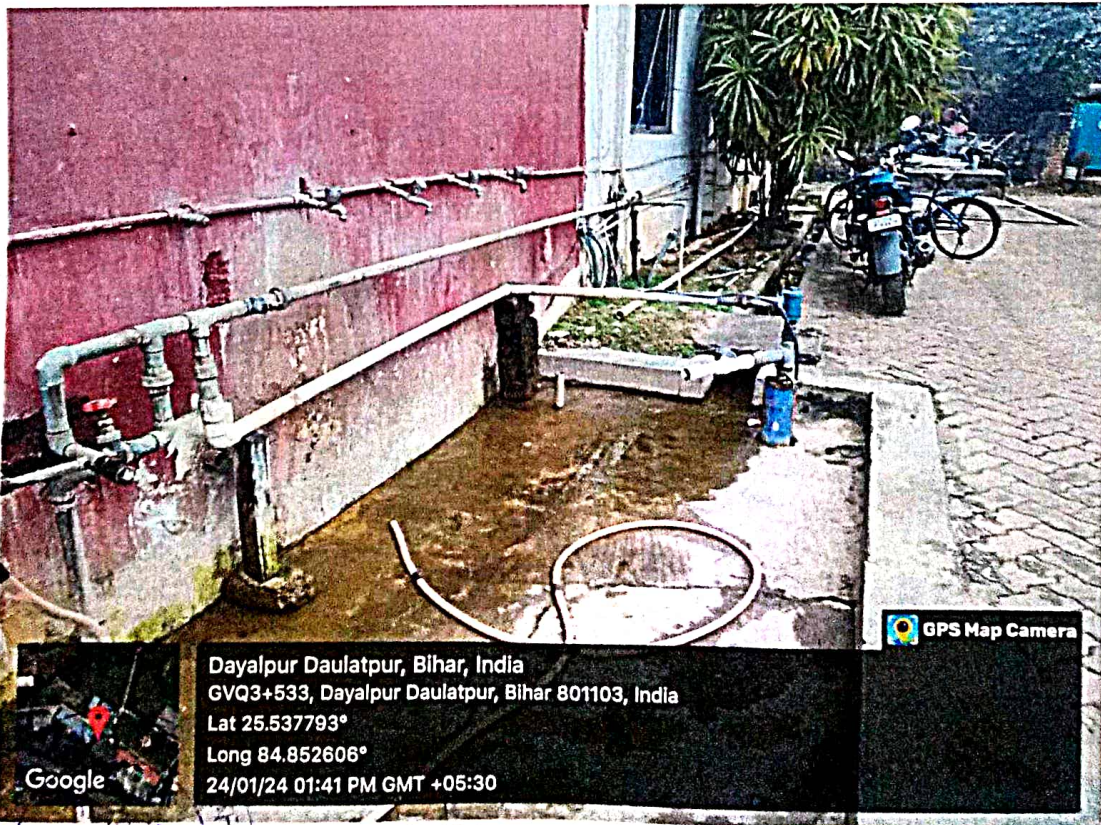

NETAJI SUBHAS INSTITUTE OF TECHNOLOGY

APPROVED BY AICTE, NEW DELHI AND DEPT OF SCIENCE & TECHNOLOGY, GOVT. OF BIHAR
AFFILIATED TO BIHAR ENGINEERING UNIVERSITY, PATNA
AMHARA, BIHTA, PATNA-801106

7.1.2. The institute has facilities and initiatives for

3. Water Conservation

Sl.No.	Water Resources	Page No.
1	Borewell Pump	2
2	Reverse Osmosis Plant	3

Director

Netaji Subhas Institute of Technology
Amhara, Bihta, Patna, Bihar
PIN-801106

Boring

Director
Netaji Subhas Institute of Technology
Amhara, Bihta, Patna, Bihar
PIN-801106